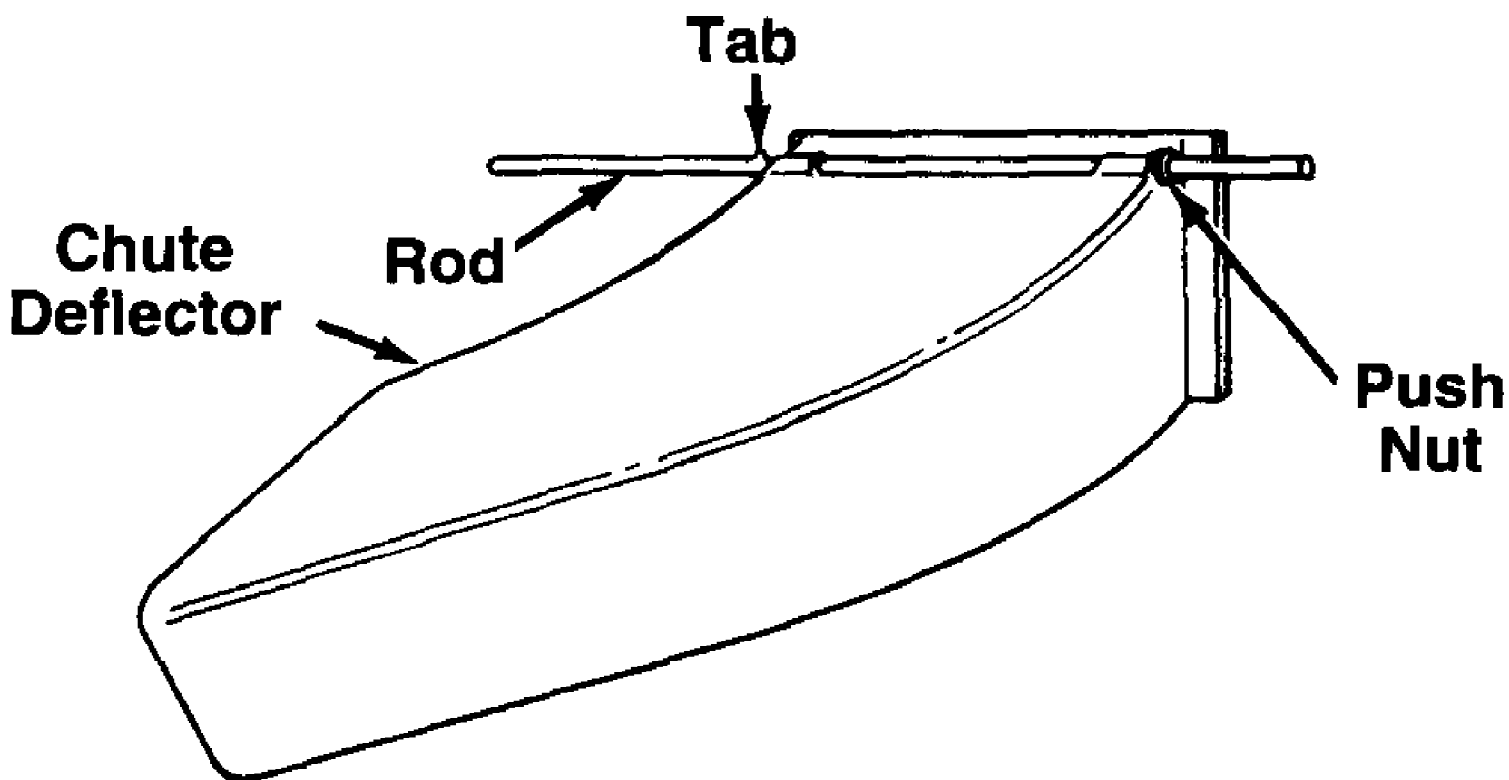

190-104-190 Chute Deflector (1994)
Chute Deflector

Page 1 of 2

190-104-190 Chute Deflector (1994)
Chute Deflector

Ref #	Part Number	Qty	S/P/F	Description
	731-1405	1	S	Deflector
	711-0996	1		Rod
	726-0201	1		Push Speed Nut
	726-0175	1	/P	Push Cap (19" Mowers)